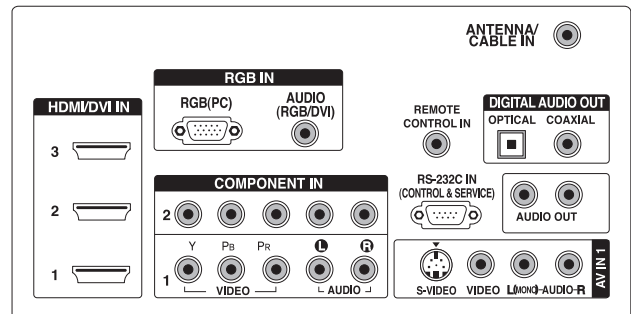

REAR AUDIO/VIDEO INPUTS/OUTPUTS

RF In (Antenna/Cable)	1
L/R Audio/Component Video In	1
L/R Audio Out	1
S-Video In	1
HD Component Video In (Y,Pb,Pr) + L/R Audio	2
Digital Audio Out	1 (Optical)
HDMI™/HDCP Input	3 (V.1.3)
RGB In (D-Sub 15pin) - PC	1
PC Audio Input	1
Remote Control In (IR)	1
RS-232C In (Control/Service)	1
USB (Service Only)	1

AUDIO

Audio Outout Power (Watts - THD 10%)	10W + 10W
Speaker System Details	1 Way 2 System
Dolby® Digital Decoder	•
Mono/Stereo/Dual (MTS/SAP)	•
Bass/Treble/Balance Controls	•
Sound Mode	4 Modes
Mute	•

CABINET/ACCESSORIES

Cabinet Style	Table Top
Remote Control Type	Universal
VESA® Compliant	• (600mm x 400mm)

POWER

Consumption (Typical)	300W
Stand-by Consumption	<1W
Energy Star Compliant	•

DIMENSIONS/WEIGHTS

Dimensions w/out stand (W x H x D)	41.2" x 28.9" x 4.0"
Weight w/out stand	59.5 lbs
Dimensions w/stand (W x H x D)	41.2" x 31.5" x 13.7"
Weight w/stand	69.4 lbs
Packaging Dimensions (W x H x D)	49.2" x 35.8" x 17.9"
Weight in package	80.5 lbs
UPC	719192172937
Limited Warranty	1 Year Parts/Labor

DIMENSIONS/REMOTE/INPUTS/OUTPUTS

The Quality Goes in Before the Name Goes on.